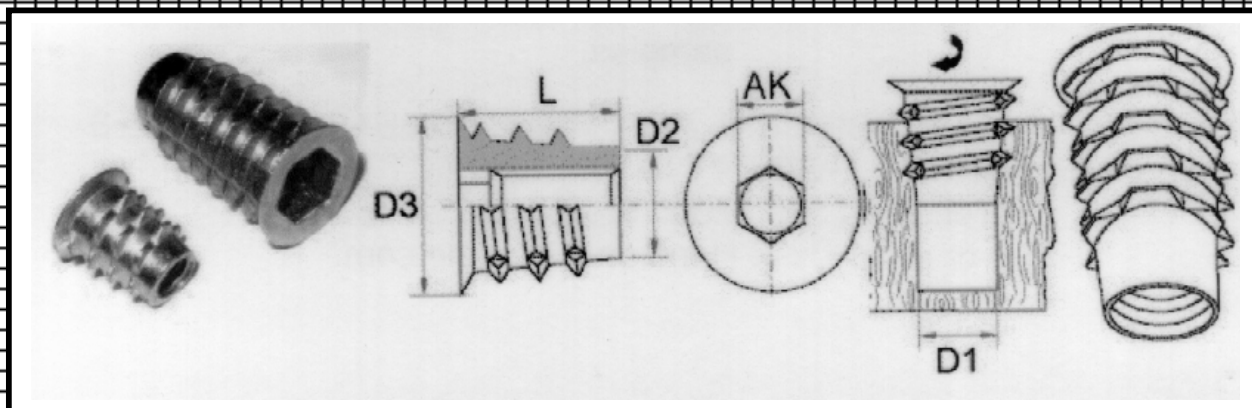

TECHNICAL DATA

THIS DOCUMENT IS NOT CONTRACTUAL

41/TBH

INSERT HEXAGONAL HOLLOW INDENTATION TO BE SCREWED IN WOODS

61 avenue de l'Europe - 78140 Vélizy-Villacoublay - Tel : 00 33 (0)1 78 74 32 00 - Fax : 00 33 (0)1 78 74 32 01

REFERENCE	METRIC THREAD	LENGTH	D1	D2	D3	AK
	M	L				
41/TBH040H100	M4	10	5.7/6	5.5	8.5	4
41/TBH040H130	M4	13	5.7/6	5.5	9	4
41/TBH050H100	M5	10	7.7/8	6.5	11.5	5
41/TBH050H130	M5	13	7.7/8	6.5	11.5	5
41/TBH060H100	M6	10	8.7/9	7.5	12.5	6
41/TBH060H130	M6	19	8.7/9	7.5	12.5	6
41/TBH060H200	M6	20	8.7/9	7.5	12.5	6
41/TBH060H250	M6	25	8.7/9	8	12.5	6
41/TBH080H100	M8	10	10.7/11	9.5	14.5	8
41/TBH080H130	M8	13	10.7/11	9.5	14.5	8
41/TBH100H130	M10	13	12.2/12.25	11.5	16	10
41/TBH100H250	M10	25	12.2/12.25	11.5	16	10